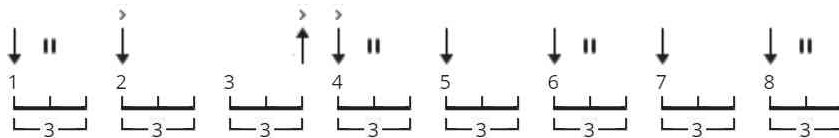

Bad Moon Rising chords by Creedence Clearwater Revival

Difficulty: novice
Tuning: E A D G B E
Key: D

CHORDS

STRUMMING

INTRO (PART 1) 179 bpm

INTRO (PART 2), VERSE (PART 2), END OF CHORUS 179 bpm

VERSE (PART 1) 179 bpm

CHORUS (MAIN PATTERN) 179 bpm

Bad Moon Rising - Creedence Clearwater Revival

[Intro]

| D | A G | D | D |

[Verse 1]

D A G D
I see the bad moon a-rising
D A G D
I see trouble on the way
D A G D
I see earthquakes and lightning
D A G D
I see bad times today