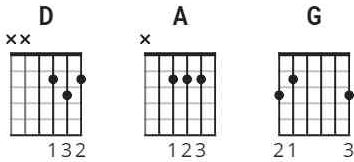

Bad Moon Rising chords by Creedence Clearwater Revival

Difficulty: novice
Tuning: E A D G B E
Key: D

CHORDS

STRUMMING

INTRO (PART 1) 179 bpm

INTRO (PART 2), VERSE (PART 2), END OF CHORUS 179 bpm

VERSE (PART 1) 179 bpm

CHORUS (MAIN PATTERN) 179 bpm

Bad Moon Rising - Creedence Clearwater Revival

[Intro]

| D | A G | D | D |

[Verse 1]

D A G D
I see the bad moon a-rising
D A G D
I see trouble on the way
D A G D
I see earthquakes and lightning
D A G D
I see bad times today

[Chorus]

G
Don't go around tonight
D
Well, it's bound to take your life
A G D
There's a bad moon on the rise

[Verse 2]

D A G D
I hear hurricanes a-blowing
D A G D
I know the end is coming soon
D A G D
I fear rivers overflowing
D A G D
I hear the voice of rage and ruin

[Chorus]

G
Don't go around tonight
D
Well, it's bound to take your life
A G D
There's a bad moon on the rise

G
Don't go around tonight
D
Well, it's bound to take your life
A G D
There's a bad moon on the rise