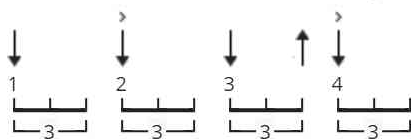

Bad Moon Rising chords by Creedence Clearwater Revival

Difficulty: novice
Tuning: E A D G B E
Key: D

CHORDS

STRUMMING

INTRO (PART 1) 179 bpm

INTRO (PART 2), VERSE (PART 2), END OF CHORUS 179 bpm

VERSE (PART 1) 179 bpm

CHORUS (MAIN PATTERN) 179 bpm

Bad Moon Rising - Creedence Clearwater Revival

[Intro]

| D | A G | D | D |

[Verse 1]

D A G D
I see the bad moon a-rising
D A G D
I see trouble on the way
D A G D
I see earthquakes and lightning
D A G D
I see bad times today