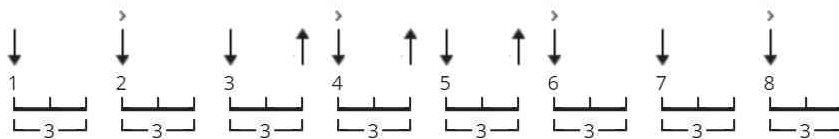

Bad Moon Rising chords by Creedence Clearwater Revival

Difficulty: novice
Tuning: E A D G B E
Key: D

CHORDS

STRUMMING

INTRO (PART 1) 179 bpm

INTRO (PART 2), VERSE (PART 2), END OF CHORUS 179 bpm

VERSE (PART 1) 179 bpm

CHORUS (MAIN PATTERN) 179 bpm

Bad Moon Rising - Creedence Clearwater Revival

[Intro]

| D | A G | D | D |

[Verse 1]

D A G D
I see the bad moon a-rising
D A G D
I see trouble on the way
D A G D
I see earthquakes and lightning
D A G D
I see bad times today