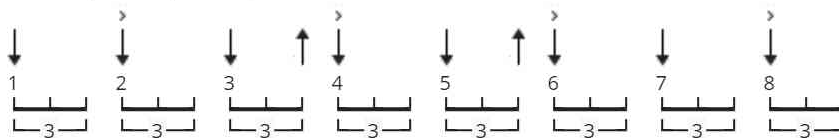

Bad Moon Rising chords by Creedence Clearwater Revival

Difficulty: novice
Tuning: E A D G B E
Key: D

CHORDS

STRUMMING

INTRO (PART 1) 179 bpm

INTRO (PART 2), VERSE (PART 2), END OF CHORUS 179 bpm

VERSE (PART 1) 179 bpm

CHORUS (MAIN PATTERN) 179 bpm

Bad Moon Rising - Creedence Clearwater Revival

[Intro]

| D | A G | D | D |

[Verse 1]

D A G D
I see the bad moon a-rising
D A G D
I see trouble on the way
D A G D
I see earthquakes and lightning
D A G D
I see bad times today